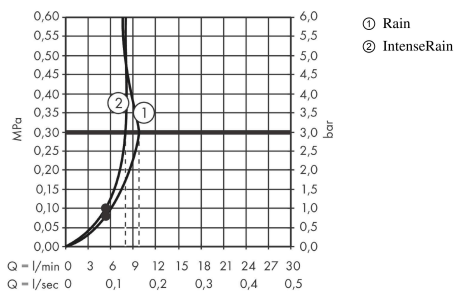

Vernis Blend

Hand shower Vario EcoSmart

Surfaces: **Matt Black** Article Number: **26340670**

Description

product features

- shower head size: 100 mm
- spray type: Rain, IntenseRain
- spray type adjustment by turning spray disc
- easy cleanable plastic spray disc
- maximum flow rate at 3 bar: 9,7 l/min
- minimum flow pressure: 1 bar
- with internal water conduction
- rinseable screen seal
- connection thread G 1/2
- connection dimension: DN15

Technology

Product image

Scale drawing

Flowchart

The consumption was measured in combination with the appropriate fittings (thermostat/mixer/in-wall valve) to reflect actual application in practice.