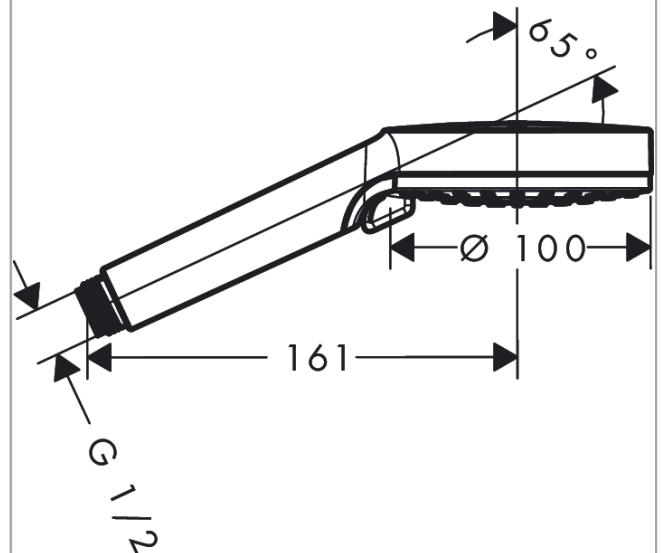

Vernis Blend

Hand shower Vario EcoSmart

Surfaces: **Matt Black** Article Number: **26340670**

Description

product features

- shower head size: 100 mm
- spray type: Rain, IntenseRain
- spray type adjustment by turning spray disc
- easy cleanable plastic spray disc
- maximum flow rate at 3 bar: 9,7 l/min
- minimum flow pressure: 1 bar
- with internal water conduction
- rinseable screen seal
- connection thread G 1/2
- connection dimension: DN15

Technology

Product image

Scale drawing

Flowchart

The consumption was measured in combination with the appropriate fittings (thermostat/mixer/in-wall valve) to reflect actual application in practice.